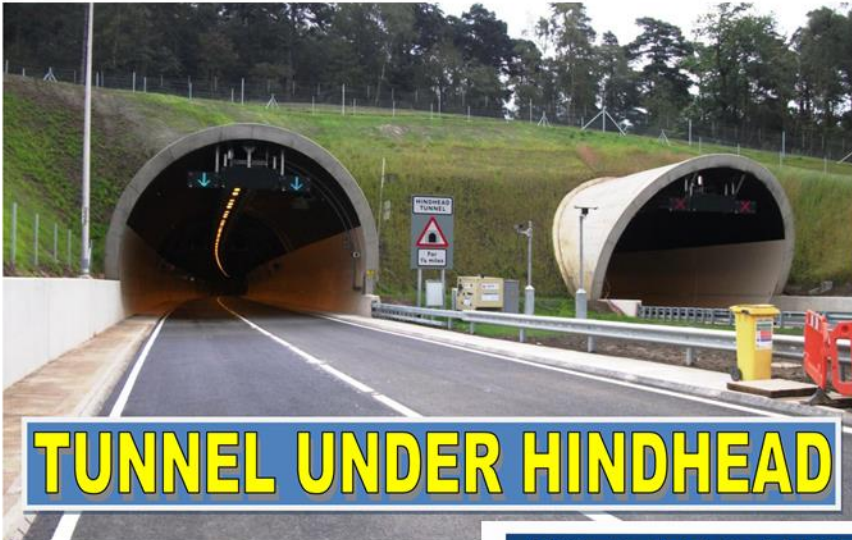

st Mary's
Shalford

Film Evening

TUNNEL UNDER HINDHEAD

THE LIFE & TIMES OF LEWIS CARROLL

&

The Story of the Famous Author's Life in Guildford and Oxford; of how 'Alice in Wonderland' came to be written and the true story of Alice, the Dean's daughter, who became the inspiration for one of the most famous children's stories in the World